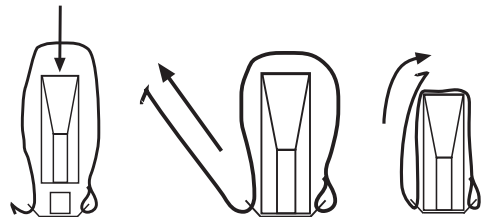

25-Pair RJ-21 Male Connector

Available Panduit Patch Cords
with 25-Pair RJ-21 Male Connectors

UTPCH*SR25
UTPCH*SL25
UTPCH*R25
UTPCH*LR25
UTPCH*L25

Replace * with patch cord length in
feet (6, 8, 10, 15, or 20)

Securing 25-Pair Male RJ-21 Connector
with Holddown Bracket

INSTALLATION INSTRUCTIONS PN237C

PORT	RJ-45 PIN	RJ-21 PIN
1	4	1
1	5	26
2	4	2
2	5	27
3	4	3
3	5	28
4	4	4
4	5	29
5	4	5
5	5	30
6	4	6
6	5	31
7	4	7
7	5	32
8	4	8
8	5	33
9	4	9
9	5	34
10	4	10
10	5	35
11	4	11
11	5	36
12	4	12
12	5	37
13	4	13
13	5	38
14	4	14
14	5	39
15	4	15
15	5	40
16	4	16
16	5	41
17	4	17
17	5	42
18	4	18
18	5	43
19	4	19
19	5	44
20	4	20
20	5	45
21	4	21
21	5	46
22	4	22
22	5	47
23	4	23
23	5	48
24	4	24
24	5	49