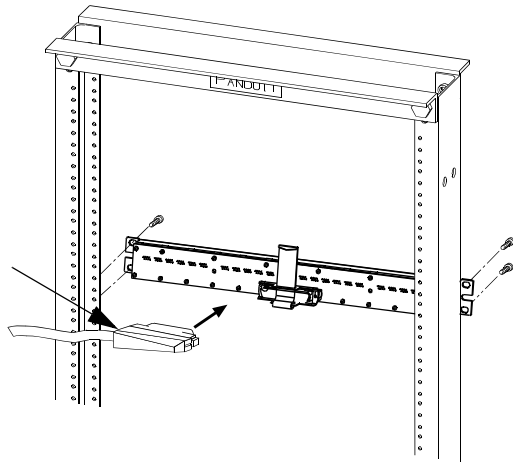

25-Pair RJ-21 Male Connector

Available Panduit Patch Cords
with 25-Pair RJ-21 Male Connectors

UTPCH*SR25
UTPCH*SL25
UTPCH*R25
UTPCH*LR25
UTPCH*L25

Replace * with patch cord length in
feet (6, 8, 10, 15, or 20)

Securing 25-Pair Male RJ-21 Connector
with Holddown Bracket

INSTALLATION INSTRUCTIONS PN237C

PORT	RJ-45 PIN	RJ-21 PIN
1	4	1
1	5	26
2	4	2
2	5	27
3	4	3
3	5	28
4	4	4
4	5	29
5	4	5
5	5	30
6	4	6
6	5	31
7	4	7
7	5	32
8	4	8
8	5	33
9	4	9
9	5	34
10	4	10
10	5	35
11	4	11
11	5	36
12	4	12
12	5	37
13	4	13
13	5	38
14	4	14
14	5	39
15	4	15
15	5	40
16	4	16
16	5	41
17	4	17
17	5	42
18	4	18
18	5	43
19	4	19
19	5	44
20	4	20
20	5	45
21	4	21
21	5	46
22	4	22
22	5	47
23	4	23
23	5	48
24	4	24
24	5	49